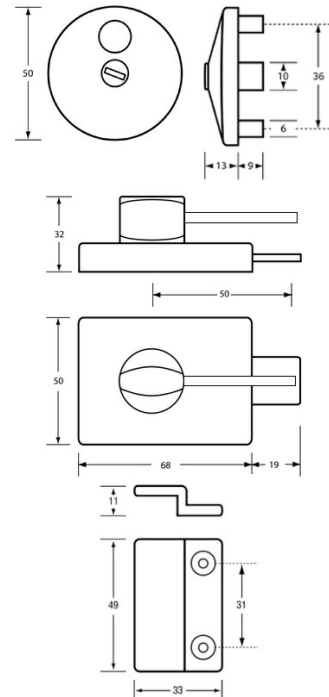

TOILET PARTITION HARDWARE

300_AMBLOCK_SCP

300 Ambulant Lock & Indicator Set - Concealed Fix

Specification

Components	Indicator Turnbolt Lift Off Staple
Material	Indicator: Brass Turnbolt: Diecast Zinc Lift Off Staple: Diecast Zinc
Finish	Satin Chrome Plate
Mounting	Concealed Screw Fix Surface Mounted
Note	Deemed to satisfy Disability Standard AS1428.1 for ambulant cubicle specification only.